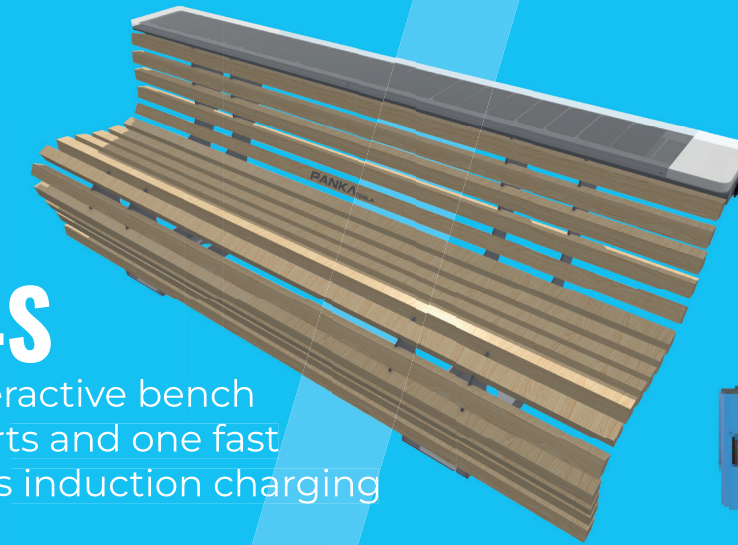

RENTAL SERVICE OF CHARGING STATIONS

AND DAE COLUMNS FOR YOUR
CUSTOMERS

Festivals, concerts, sporting events and congresses, both indoors and outdoors: Pradella Sistemi's solutions are suitable for every context and location.

Having a cardioprotection system is essential to protect people's health, while offering participants the possibility of recharging their own mobiles and devices makes the difference.

Transport, installation, service and collection are also included. **For an integrated and complete service.**

MODULAR SOLUTIONS
WITH DIFFERENT SERVICES

CUSTOMIZATION
PRODUCT GRAPHICS

OFFGRID PRODUCTS
WI-FI FREE FOR SECURE DATA

POSSIBILITY OF INTEGRATING
AN AIR QUALITY MONITOR, A WEB
CAM FOR SECURITY

REMOTE CONTROL SYSTEM
WHICH GUARANTEES THE FULL
OPERATION OF THE DEFIBRILLATOR
AND PROVIDES DATA ON THE
UTILIZATION OF THE STATIONS

PRADELLA SISTEMI FOR HIRE

PANKA 4S

- Smart and interactive bench with 4 USB ports and one fast charge wireless induction charging point.
- Possibility to select wood or aluminium seat (wood-coloured or customised version) and possibility of incorporating IoT sensors.