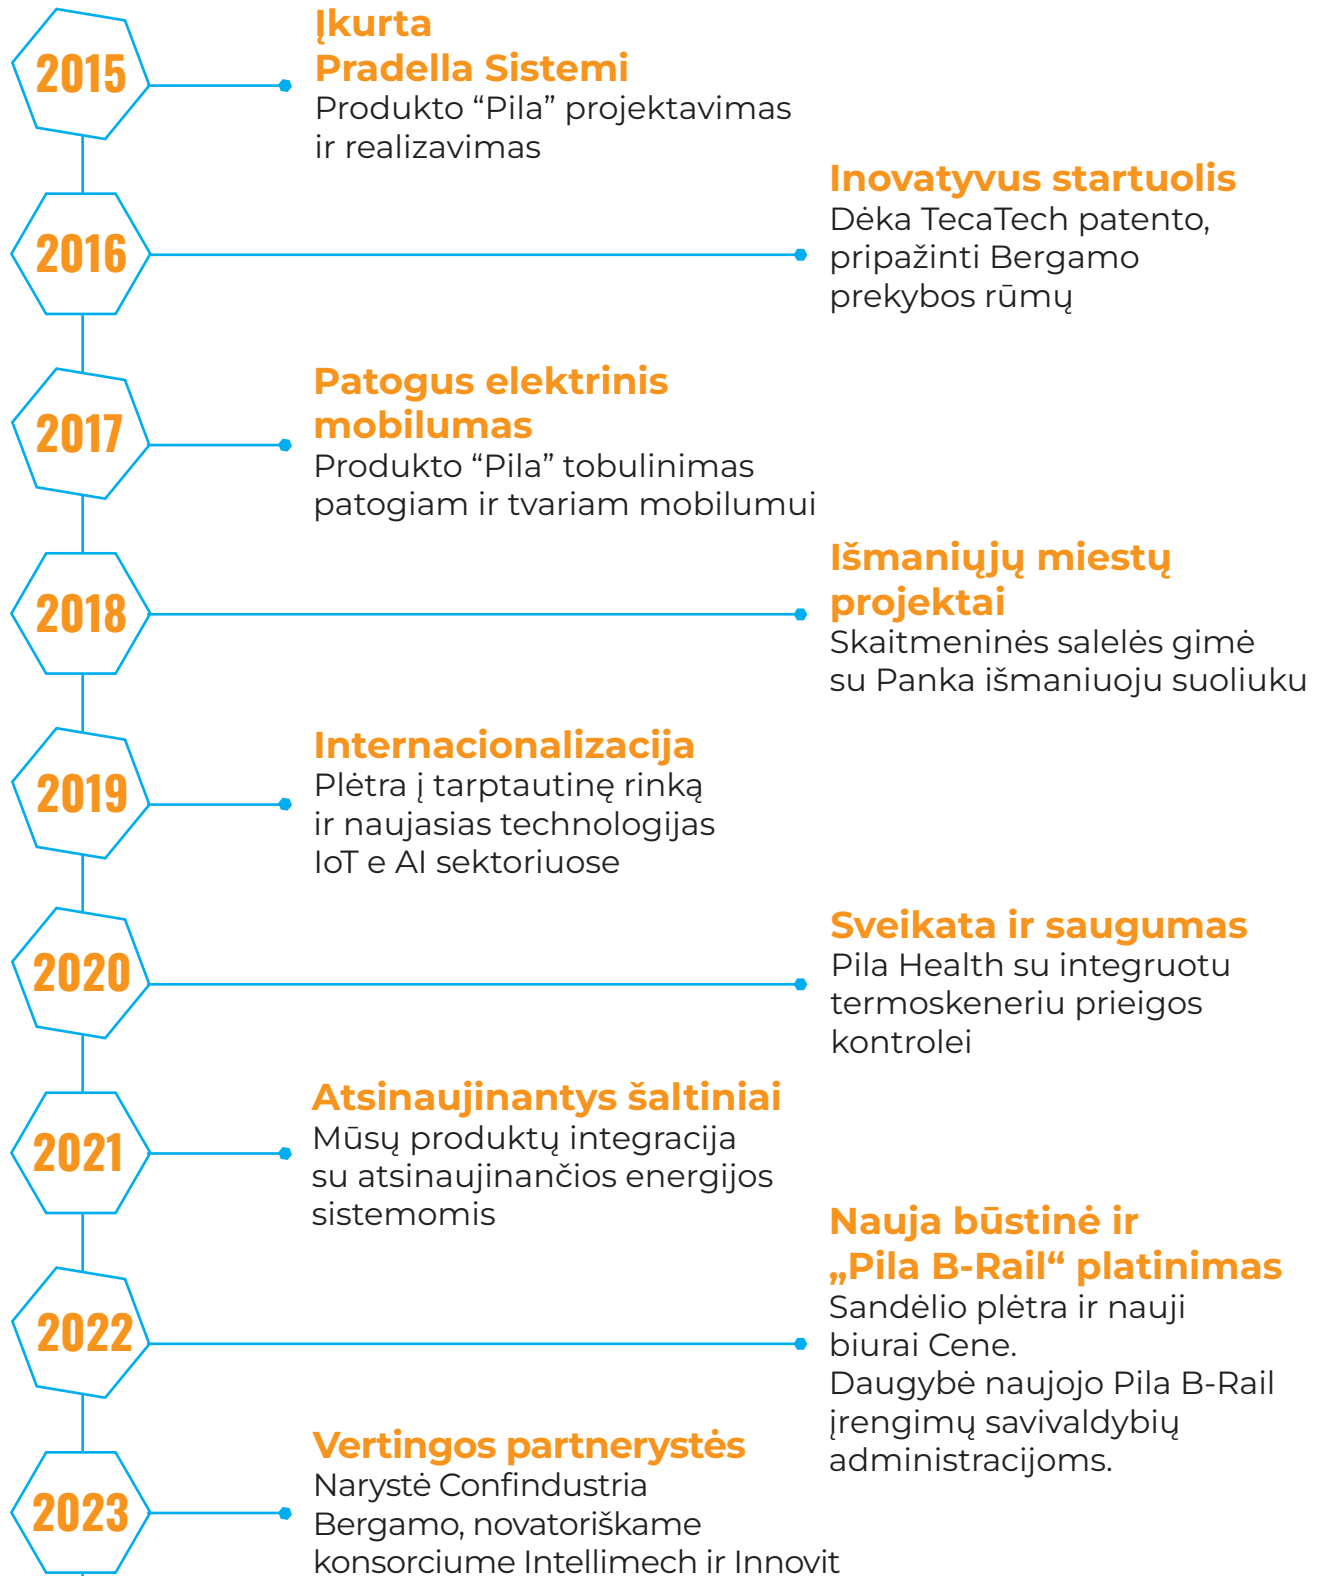

MŪSŲ ISTORIJA